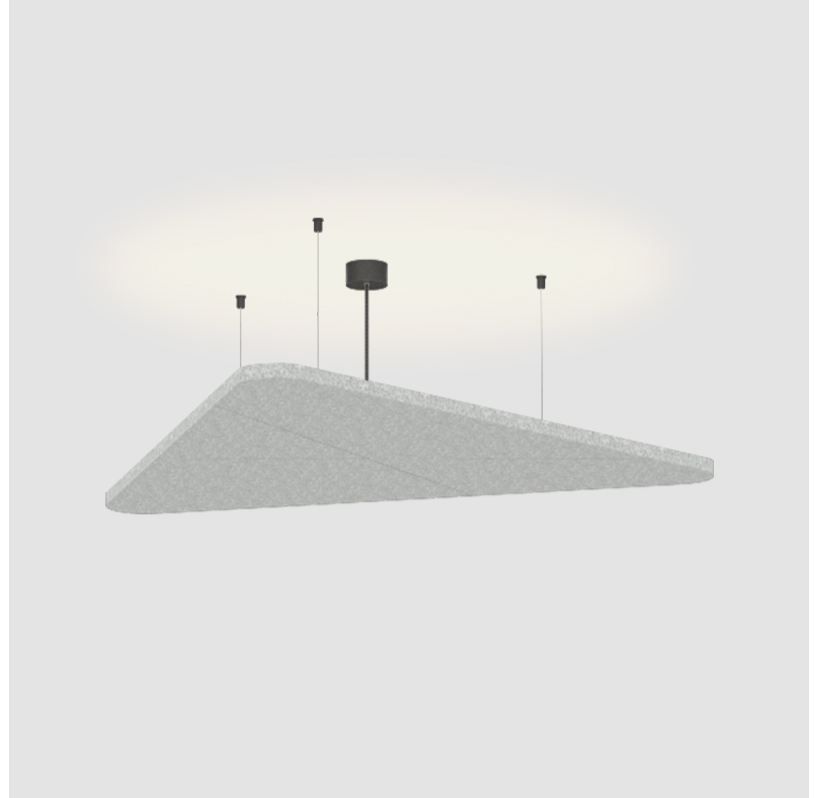

GENERAL

Series: Victory Acoustic Light Panel
Brand: Prolicht
Division: Architectural
Mounting Type: Suspension
Mounting Location: Ceiling
Subcategory: Acoustic

PHYSICAL

Shape: Abstract
Length (mm): 792
Length (in): 31 ⁷/₁₆
Width (mm): 704
Width (in): 27 ¹¹/₁₆
Height (mm): 54
Height (in): 2 ¹/₈
Light Distribution: Indirect
Fixture Finish: SSR / BKV / CWI / CRY / HAB / UFT / ITA / RUA / FTG / MYG / LOD / PUS / FRO / FUP / KIA / POP / BLS / SPG / MEY / GOH / GUM / CHC / COM / ABZ / JAG / OBR / MOS / ROR
Accent Finish: ANC / ASH / BNA / BTC / BZE / CEL / EGG / EVG / FOG / FOS / FST / FUA / IRI / IRO / KHA / LIC / LIM / MER / MSN / MUS / ONX / PEA / PLU / POL / PPY / RAY / ROY / RST / STE / SWD / TAN / TAU
Fixture Material: Aluminum
Cable Details: 2 000mm / 78 3/4" or 6 000mm / 236 1/4" Transparent Cable

ELECTRICAL

Lamp Type: LED (Zhaga Standard)
Input Wattage (W): 10
Total Output Wattage (W): 9.1
Dimming: Non-Dimmable
Driver Included: Yes
Driver Location: Integrated
Driver Type: Constant Current - Universal
Driver Class: Class 2
Input Voltage (V): 120 - 277

LED

Color Temperature (°K): 2700 / 3000 / 3500 / 4000
Max. Delivered Lumen (lm): 701 / 708 / 730 / 751
Nominal Lumen (lm): 855 / 864 / 890 / 916
CRI: >90 CRI
Lamp Life (hrs): 50000

OPTICAL

RATINGS AND CERTIFICATIONS

Certified By: CSA Certified to UL and CSA Standards
IP rating: IP20