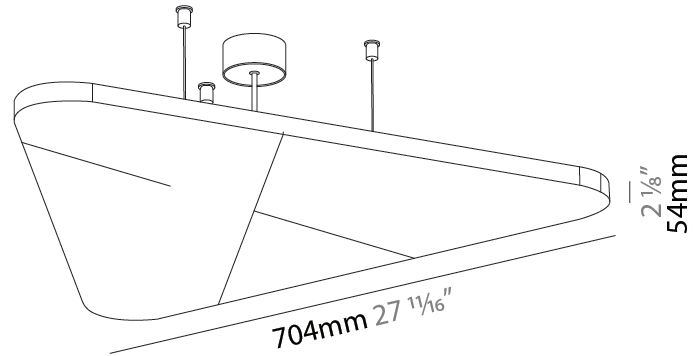

GENERAL

Series: Victory Acoustic Light Panel
Brand: Prolicht
Division: Architectural
Mounting Type: Suspension
Mounting Location: Ceiling
Subcategory: Acoustic

PHYSICAL

Shape: Abstract
Length (mm): 792
Length (in): 31 ⁷/₁₆
Width (mm): 704
Width (in): 27 ¹¹/₁₆
Height (mm): 54
Height (in): 2 ¹/₈
Light Distribution: Indirect
Fixture Finish: SSR / BKV / CWI / CRY / HAB / UFT / ITA / RUA / FTG / MYG / LOD / PUS / FRO / FUP / KIA / POP / BLS / SPG / MEY / GOH / GUM / CHC / COM / ABZ / JAG / OBR / MOS / ROR
Accent Finish: ANC / ASH / BNA / BTC / BZE / CEL / EGG / EVG / FOG / FOS / FST / FUA / IRI / IRO / KHA / LIC / LIM / MER / MSN / MUS / ONX / PEA / PLU / POL / PPY / RAY / ROY / RST / STE / SWD / TAN / TAU
Fixture Material: Aluminum
Cable Details: 2 000mm / 78 3/4" or 6 000mm / 236 1/4" Transparent Cable

ELECTRICAL

Lamp Type: LED (Zhaga Standard)
Input Wattage (W): 10
Total Output Wattage (W): 9.1
Dimming: Non-Dimmable
Driver Included: Yes
Driver Location: Integrated
Driver Type: Constant Current - Universal
Driver Class: Class 2
Input Voltage (V): 120 - 277

LED

Color Temperature (°K): 2700 / 3000 / 3500 / 4000
Max. Delivered Lumen (lm): 701 / 708 / 730 / 751
Nominal Lumen (lm): 855 / 864 / 890 / 916
CRI: >90 CRI
Lamp Life (hrs): 50000

OPTICAL

RATINGS AND CERTIFICATIONS

Certified By: CSA Certified to UL and CSA Standards
IP rating: IP20